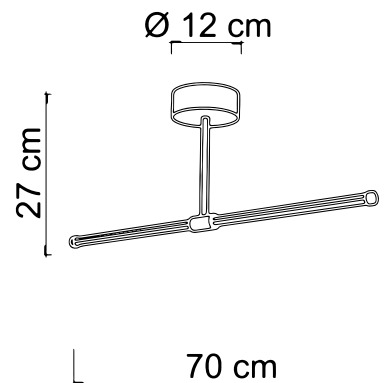

ELIA/PL70D

ceiling lamp

The Elia Collection embodies the concept of illuminated minimalism, with lamps characterized by an extruded aluminum profile that offers extraordinary simplicity. These lamps not only provide light but also decorate the spaces they inhabit. With their essential and clean design, the Elia Collection represents a perfect blend of functionality and aesthetics, offering sophisticated lighting that harmoniously integrates into the decor.

7319D	ELIA/PL70D O
7326D	ELIA/PL70D N
Power	13W Led Integrated
Input	220/240 V- 50/60Hz
Kelvin	Sikrea Dynamic Dimmer
Dimmable	Yes
Real Lumen	Dimmable Max 905
CRI	85
IP	20

Article compatible with Sikrea Dynamic Dimmer + (cod. 4868)

PACKAGING DATA :

Packages	1
Net Weight	0,9kg
Gross Weight	1,3kg
Volume	0,0265 m ³

Any interventions on the light source of this article must be carried out by qualified personnel or by the manufacturer himself.
Any operation carried out without prior consultation with Contemporanea srl will void the guarantee